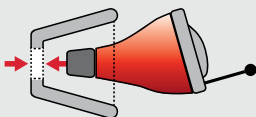

TECHNOLOGY

ALL YOU HEAR, CRYSTAL CLEAR

Whether you're in a crowded street, working in an open-plan office, or dining in a busy restaurant, wherever there's a high level of ambient noise, holding a conversation requires concentration and effort.

Thanks to its Signia Xperience technology, Silk X delivers true-to-life sound and speech comprehension to meet your hearing needs, even in noisy environments. You hear what matters to you - all day long, in every situation.

Sleeves

The sleeves come in four different sizes and a closed and open build version suitable for most ear anatomies and hearing needs.